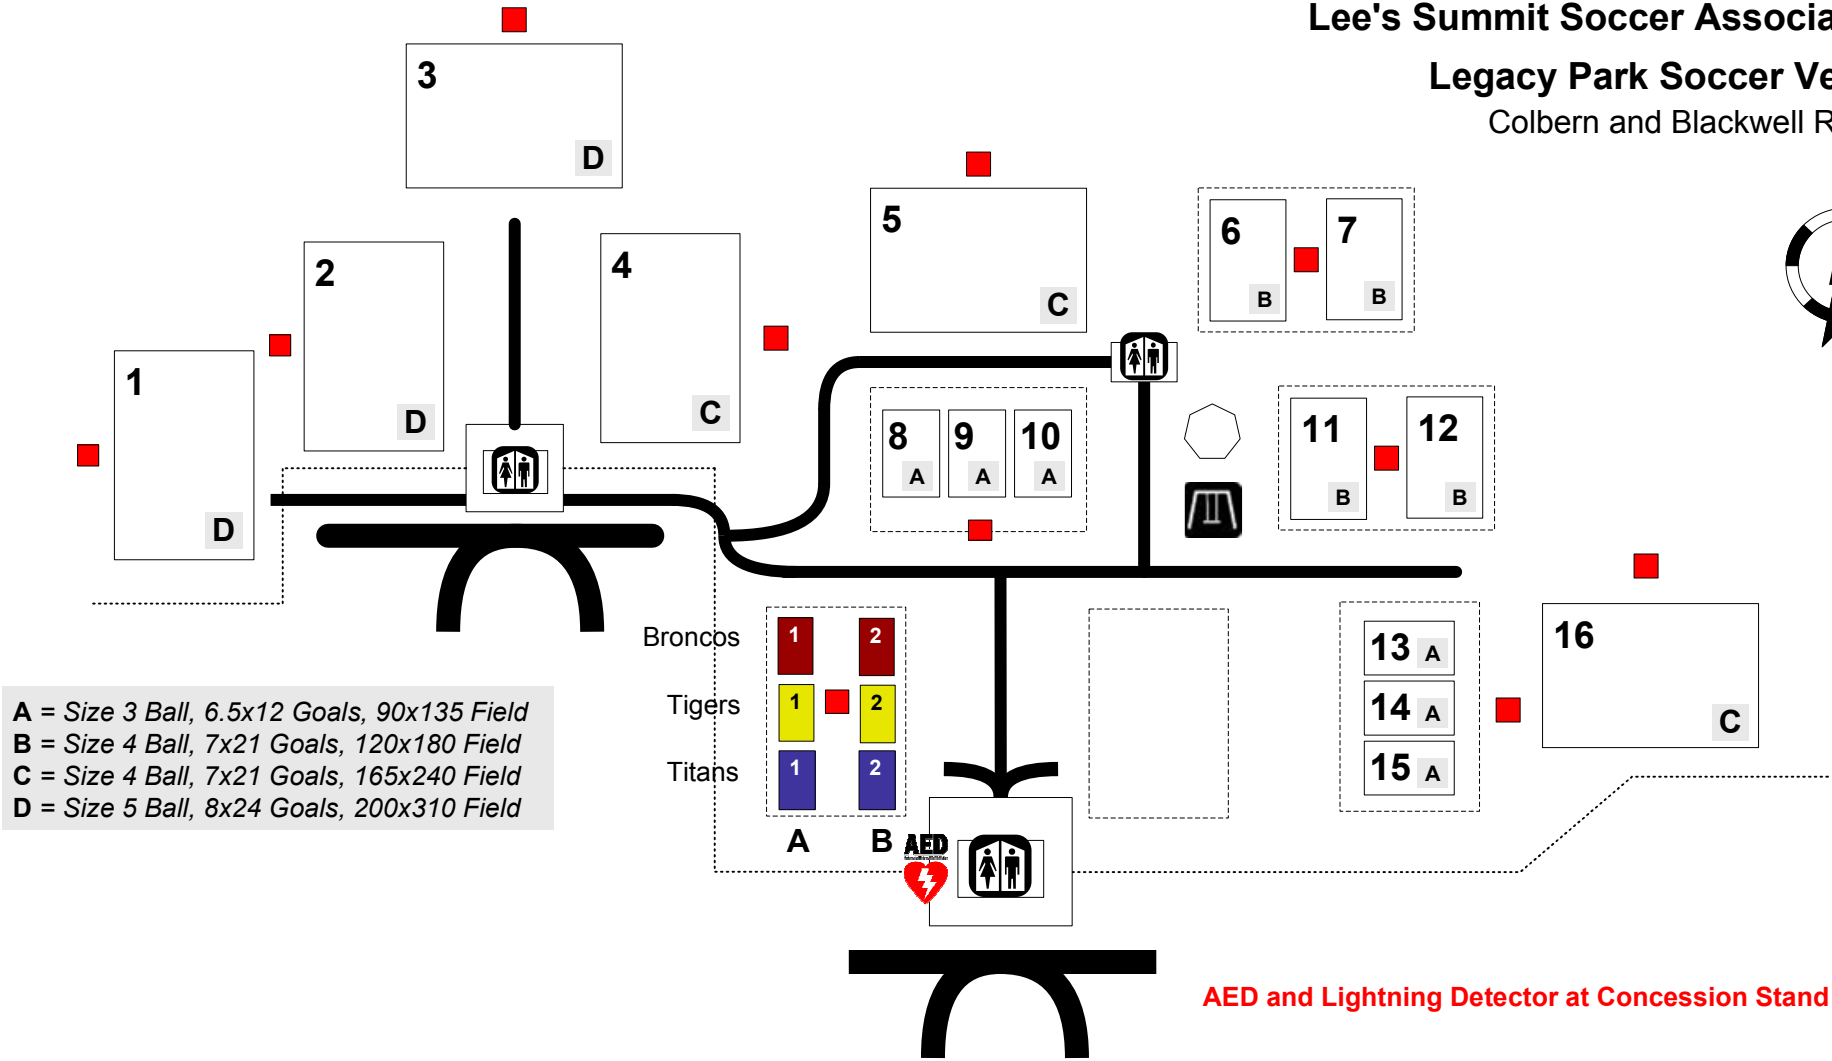

Lee's Summit Soccer Association  
 Legacy Park Soccer Venue  
 Colbern and Blackwell Roads

**AED and Lightning Detector at Concession Stand**

No Pets

■ Field Box